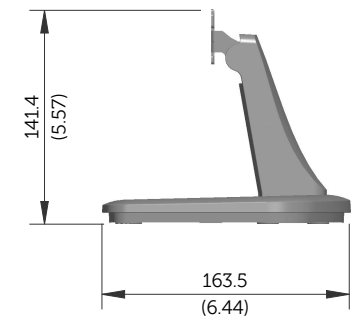

# E1913S Outline Dimensions

Norminal Dimensions  
Unit:mm(inch)

Back view of Monitor without stand

# E1913 Outline Dimensions

Nominal Dimensions  
Unit: mm (inch)

Back view of Monitor without stand

# E2213 Outline Dimensions

Nominal Dimensions  
Unit: mm (inch)

Back view of Monitor without stand