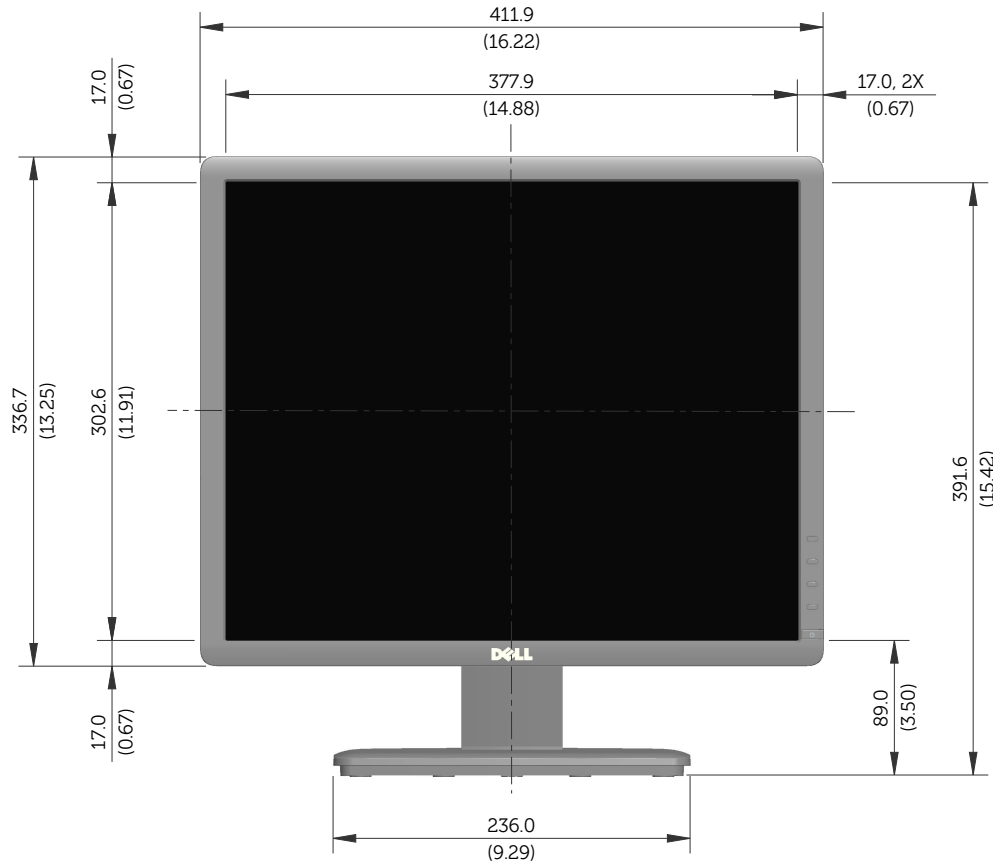

# E1913S Outline Dimensions

Norminal Dimensions  
Unit:mm(inch)

Back view of Monitor without stand

# E1913 Outline Dimensions

Nominal Dimensions  
Unit: mm (inch)

Back view of Monitor without stand

# E2213 Outline Dimensions

Nominal Dimensions  
Unit: mm (inch)

Back view of Monitor without stand