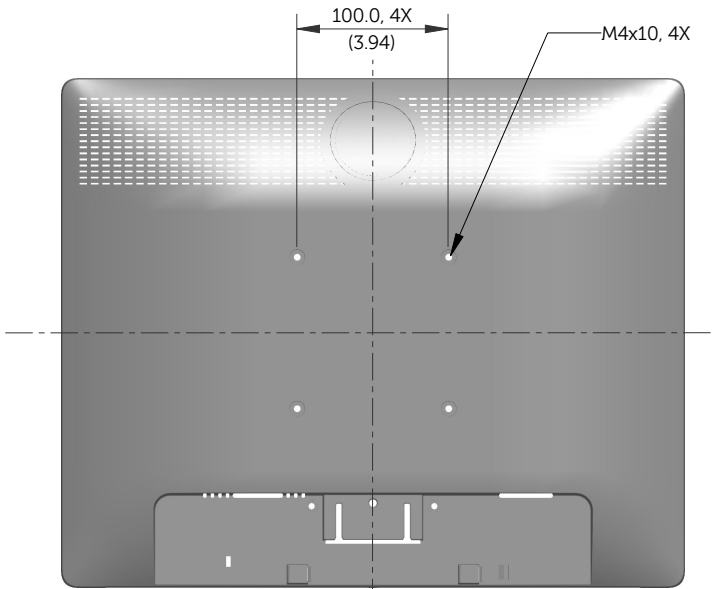

# E1913S Outline Dimensions

Norminal Dimensions  
Unit:mm(inch)

Back view of Monitor without stand

# E1913 Outline Dimensions

Nominal Dimensions  
Unit: mm (inch)

Back view of Monitor without stand

# E2213 Outline Dimensions

Nominal Dimensions  
Unit: mm (inch)

Back view of Monitor without stand