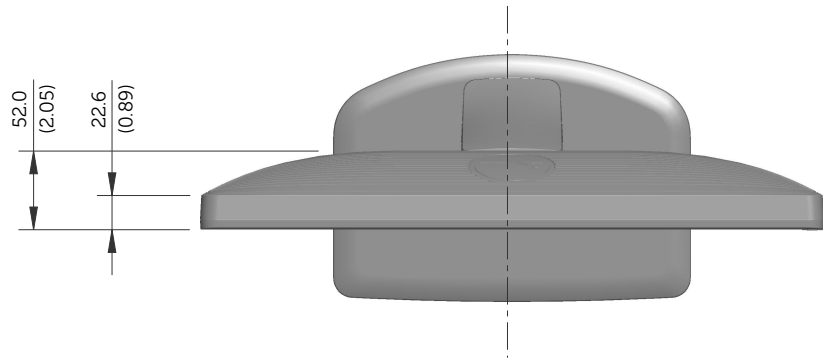

# E1913S Outline Dimensions

Norminal Dimensions  
Unit:mm(inch)

Back view of Monitor without stand

# E1913 Outline Dimensions

Nominal Dimensions  
Unit: mm (inch)

Back view of Monitor without stand

# E2213 Outline Dimensions

Nominal Dimensions  
Unit: mm (inch)

Back view of Monitor without stand