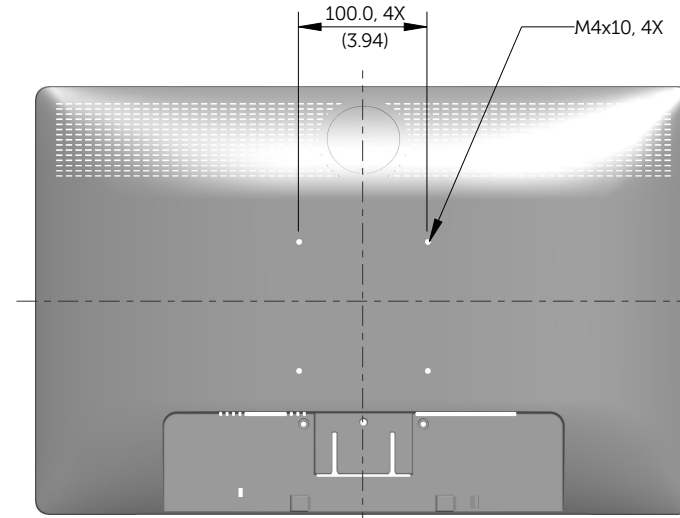

# E1913S Outline Dimensions

Norminal Dimensions  
Unit:mm(inch)

Back view of Monitor without stand

# E1913 Outline Dimensions

Nominal Dimensions  
Unit: mm (inch)

Back view of Monitor without stand

# E2213 Outline Dimensions

Nominal Dimensions  
Unit: mm (inch)

Back view of Monitor without stand