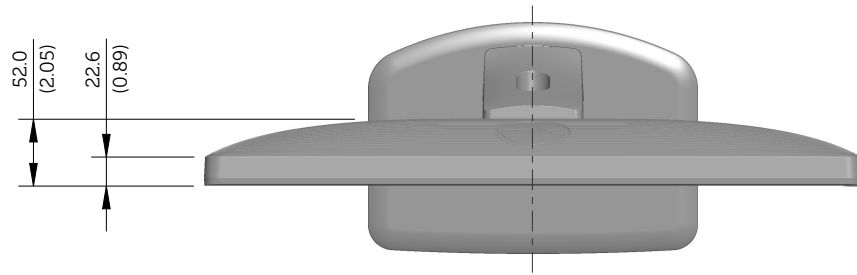

# E1913S Outline Dimensions

Norminal Dimensions  
Unit:mm(inch)

Back view of Monitor without stand

# E1913 Outline Dimensions

Nominal Dimensions  
Unit: mm (inch)

Back view of Monitor without stand

# E2213 Outline Dimensions

Nominal Dimensions  
Unit: mm (inch)

Back view of Monitor without stand