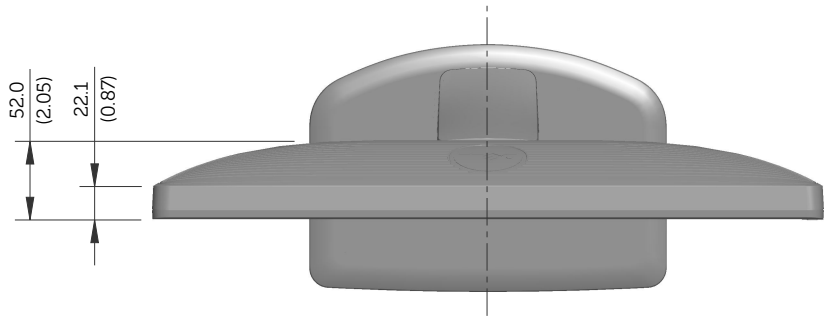

# E1913S Outline Dimensions

Norminal Dimensions  
Unit:mm(inch)

Back view of Monitor without stand

# E1913 Outline Dimensions

Nominal Dimensions  
Unit: mm (inch)

Back view of Monitor without stand

# E2213 Outline Dimensions

Nominal Dimensions  
Unit: mm (inch)

Back view of Monitor without stand