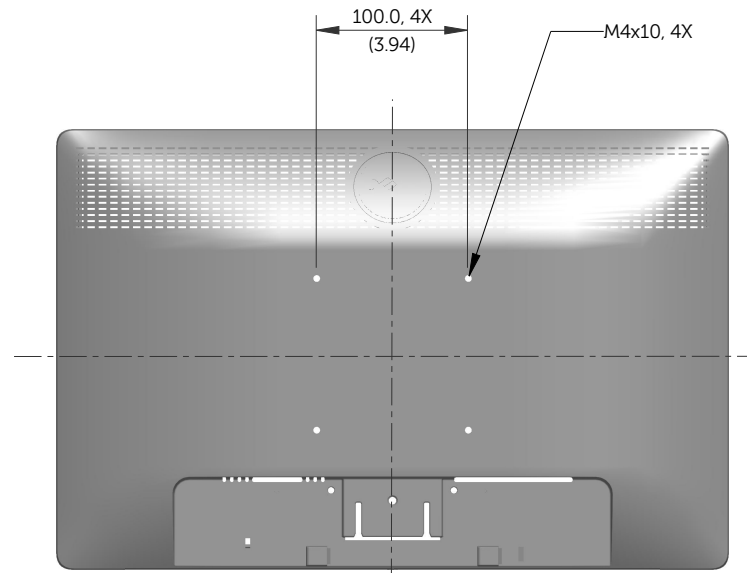

# E1913S Outline Dimensions

Norminal Dimensions  
Unit:mm(inch)

Back view of Monitor without stand

# E1913 Outline Dimensions

Nominal Dimensions  
Unit: mm (inch)

Back view of Monitor without stand

# E2213 Outline Dimensions

Nominal Dimensions  
Unit: mm (inch)

Back view of Monitor without stand