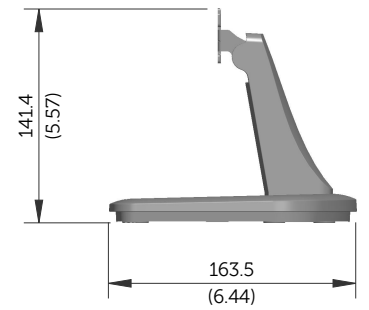

# E1913S Outline Dimensions

Norminal Dimensions  
Unit:mm(inch)

Back view of Monitor without stand

# E1913 Outline Dimensions

Nominal Dimensions  
Unit: mm (inch)

Back view of Monitor without stand

# E2213 Outline Dimensions

Nominal Dimensions  
Unit: mm (inch)

Back view of Monitor without stand