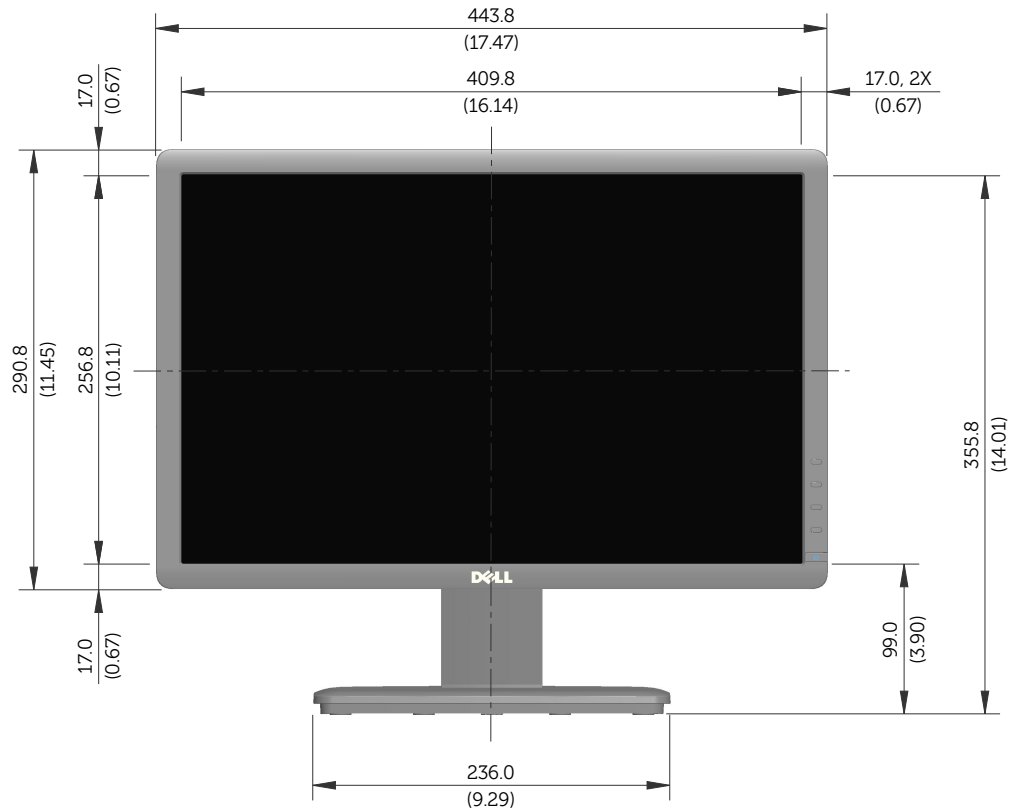

# E1913S Outline Dimensions

Norminal Dimensions  
Unit:mm(inch)

Back view of Monitor without stand

# E1913 Outline Dimensions

Nominal Dimensions  
Unit: mm (inch)

Back view of Monitor without stand

# E2213 Outline Dimensions

Nominal Dimensions  
Unit: mm (inch)

Back view of Monitor without stand