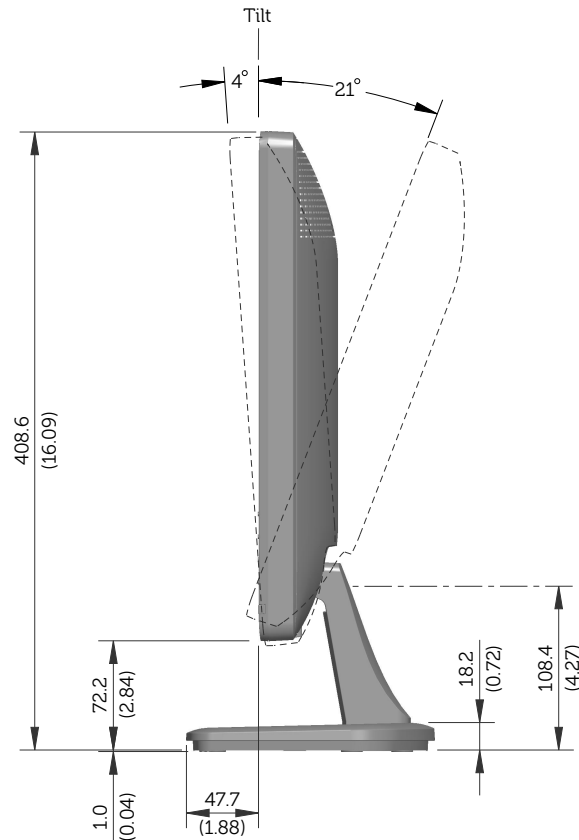

# E1913S Outline Dimensions

Norminal Dimensions  
Unit:mm(inch)

Back view of Monitor without stand

# E1913 Outline Dimensions

Nominal Dimensions  
Unit: mm (inch)

Back view of Monitor without stand

# E2213 Outline Dimensions

Nominal Dimensions  
Unit: mm (inch)

Back view of Monitor without stand