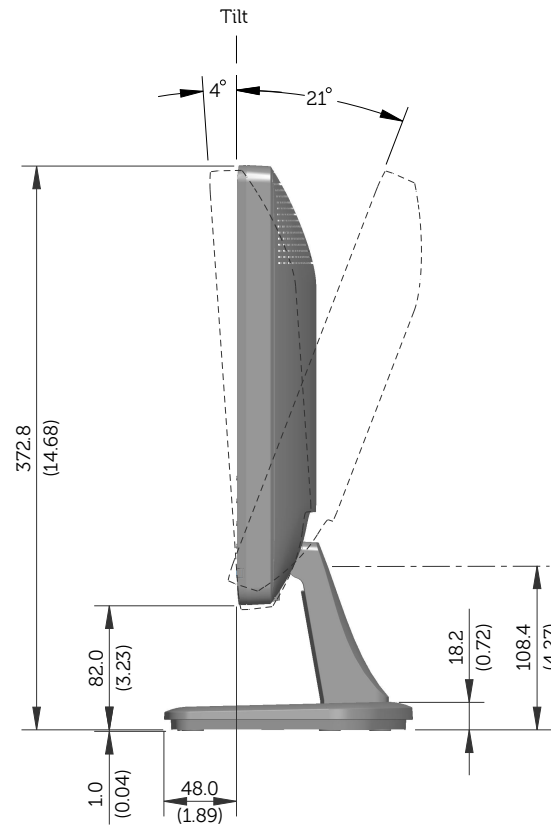

# E1913S Outline Dimensions

Norminal Dimensions  
Unit:mm(inch)

Back view of Monitor without stand

# E1913 Outline Dimensions

Nominal Dimensions  
Unit: mm (inch)

Back view of Monitor without stand

# E2213 Outline Dimensions

Nominal Dimensions  
Unit: mm (inch)

Back view of Monitor without stand